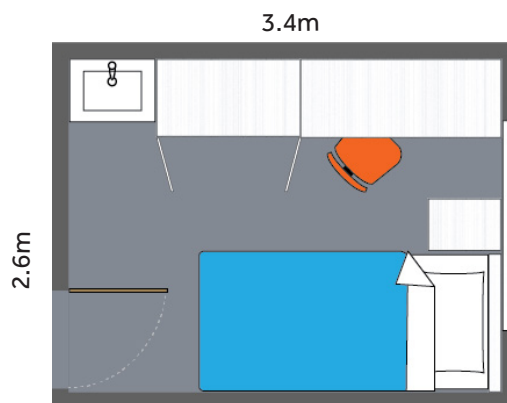

WALKING DISTANCE

10minutes to central Whiteknights Campus.

BED SIZE:

Upgraded room with washbasin
Single bed: 3'0" - 6'3"

Each room contains bed, desk, chair,
shelves, curtains, wardrobe and rubbish bin.

Shared bathrooms consist of showers and
toilets in a cubicle layout, shared by four to
five residents.

Eating Plans are available to buy **here**, by term
or for the whole year. The closest catering
outlet is Ice House for drinks and snacks and
Eat at the Square for meals.

EXAMPLE UPGRADED ROOM WITH WASHBASIN FLOORPLAN

Room measurements are approximate only. This is not the guaranteed size of your room.

NEAREST PUBLIC TRANSPORT

Bridges Hall - 2 minutes
Bus.19b (21 and 21a also available to campus)

HALLS HOTLINE 0800 029 1984