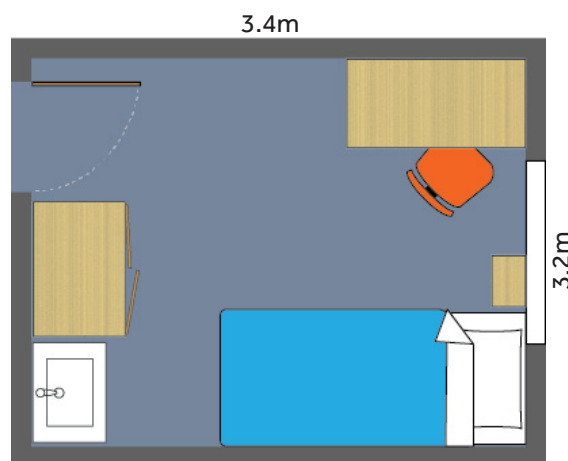

WALKING DISTANCE

12 minutes to central Whiteknights Campus.

BED SIZE:

Upgraded room with washbasin and shared bathroom facilities Small double: 4'0" - 6'3"
(double bed - single occupancy) Double: 4'6" - 6'3"

Each room contains bed, desk, chair, shelves, wardrobe, curtains and rubbish bins. There is also storage under the bed due to the bed frame.

Shared bathrooms consist of separate showers/WCs and are cleaned on a regular basis. Toilet paper is provided. Approximately five residents share a bathroom.

CATERING OUTLETS

Eating Plans are available to buy **here**, by term or for the whole year. The closest catering outlet is Park Eat.

EXAMPLE UPGRADED ROOM WITH WASHBASIN FLOORPLAN

Room measurements are approximate only. This is not the guaranteed size of your room.