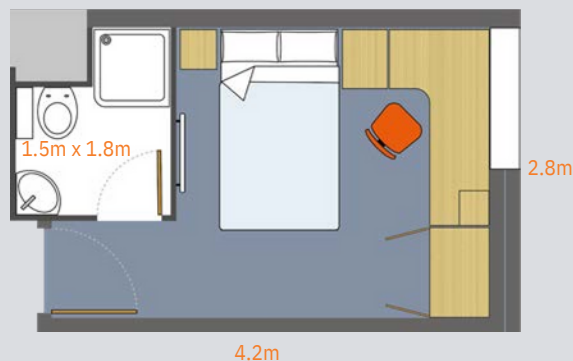

Bed size

- Premium en-suite: 4'0" x 6'3" (122cm x 190.5cm)

Each room contains bed, desk, chair, shelves, curtains, wardrobe and rubbish bin. There is also storage under the bed.

Bedding packs and mattress toppers are available to purchase online or from your local reception.

En-suite bathrooms have a toilet, sink, washbasin and shower with a curtain and an adjustable showerhead. Accessible rooms have a 'wet room' style bathroom. They also have a shaver/toothbrush socket.

Example premium en-suite floorplan

Not to scale. Room measurements are approximate only. This is not the guaranteed size of your room. Approximate room size = 11.8m².

Please note Mackinder Hall will be undergoing planned building enhancement works during academic year 2025/26. Compensation will be applied to rooms impacted at a rate of 5% or 10% where relevant. For further information please visit this webpage: [Planned Building Enhancements](#).