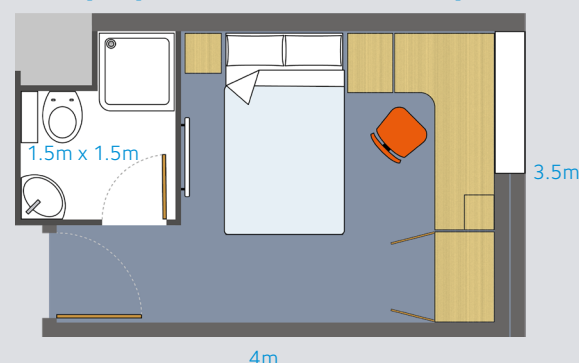

Example premium en-suite floorplan

Not to scale. Room measurements are approximate only. This is not the guaranteed size of your room. Approximate room size = 10.5m².

Need to get in touch?

accommodationonline@reading.ac.uk

0118 200 5011

+44 118 200 5011 (international)

View more images on our flickr [here](#)

Find local area information [here](#)