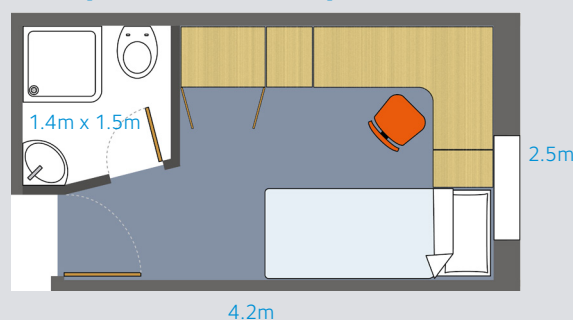

Special requirements

Single-sex areas (based on demand, not guaranteed) are available in this Hall.

Meal Plan?

The University recommends all first year students enrol onto a Meal Plan. If you haven't already, you can enrol onto a fixed price Meal Plan, ranging from 3 to 21 meals per week, by visiting www.clever-cuisine.com. The closest catering outlet is St Patrick's Dining Hall.

Your kitchen

Each Kitchen is equipped with fridge/freezer, kettles, toasters, microwave, hob and oven and is shared between six residents. Each resident has one kitchen, fridge and freezer shelf.

Do I need induction pans?

No. Benyon Hall has standard electric ovens and hobs. You do not need a particular type of pan. If purchasing a kitchen pack, please select 'standard hob kitchen pack'.

Walking distance

15 minutes to central Whiteknights Campus.

Nearest public transport

Christchurch Road: 3 minutes
Bus: 21 or 21a

Bed size

- En-suite: single bed, 3'0"x6'3" (91.5cm x 190.5cm)
- Premium en-suite (including Benyon Farmhouse L2-1): small double, 4'0"x6'3" (122cm x 190.5cm)
- Premium en-suite (in Benyon Farmhouse): double, 4'6"x6'3" (137cm x 190.5cm)

Each room contains bed, desk, chair, shelves, wardrobe, rubbish bin and underbed storage space.

En-suite bathrooms have a sink, washbasin and shower in a 'wet room style' and a fixed showerhead.

Example en-suite floorplan