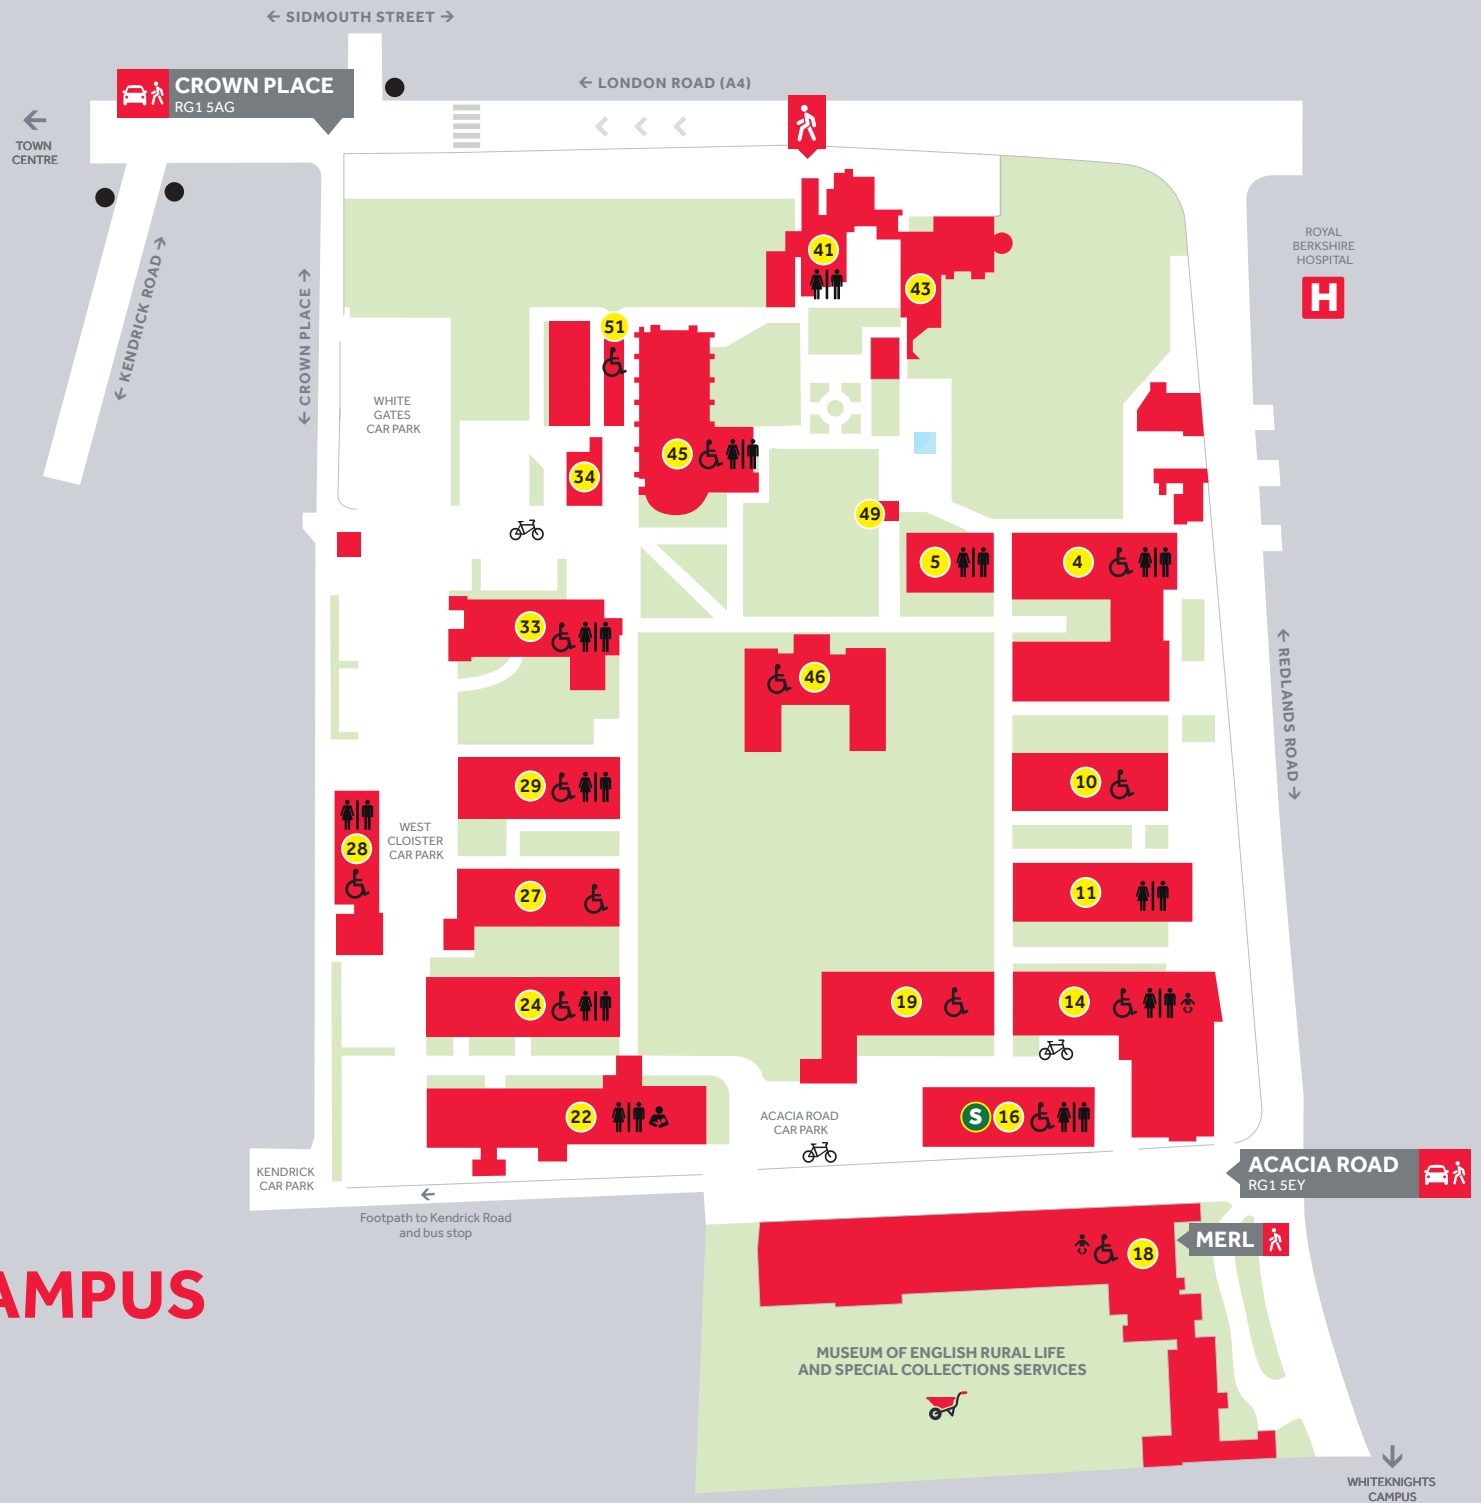

Name

- 4 Art
- 5 Architecture
- 10 Science
- 11 University of Law
- 14 The Dairy; Student Common Room
- 16 Institute of Education; Campus Reception; Student Support Centre
- 18 MERL
- 19 Staff offices
- 22 Lecture Theatre & Teaching Space
- 24 The Learning Hub
- 27 Architecture
- 28 Gymnasium
- 29 Music
- 33 ICT and Modern Foreign Languages
- 34 Unisex toilet and store
- 41 Porters Lodge
- 43 Senior Common Room (SCR)
- 45 Great Hall
- 46 Architecture; Security
- 49 Clock tower memorial
- 51 Great Hall toilets
- S Support centre
- Bus stop (to town)
- 🚲 Bicycle rack
- ♿ Disabled toilet
- 🚻 Unisex toilet
- 👶 Baby changing facilities
- 👶 Breastfeeding space

LONDON ROAD CAMPUS

SAT NAV RG1 5AQ

LONDON ROAD CAMPUS

SAT NAV RG1 5AQ