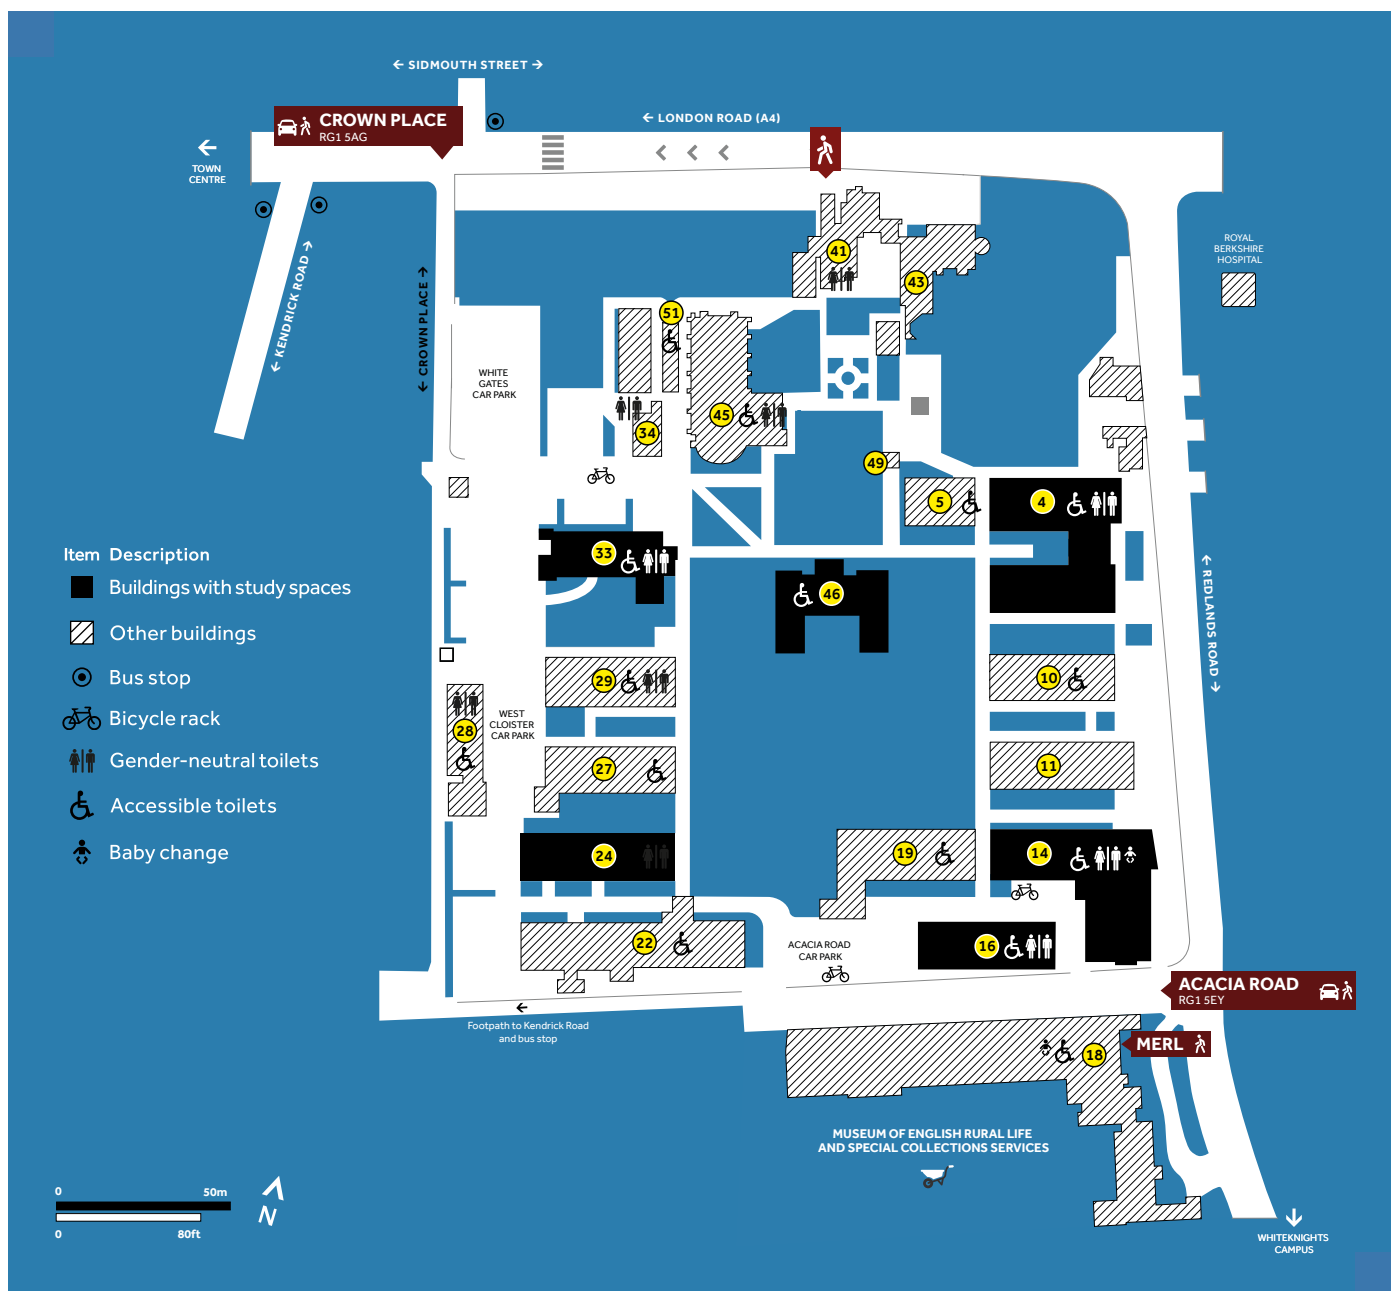

# Places to study on London Road campus

No.	Building	Available spaces
45	The Old Library	CRG01—Café Lobby*
14	Study Space	G06—Study area*
14	Study Space	G06A—Study area*
14	The Dairy	G01—Study area*
14	The Dairy	G01—Study area*
16	L016	102 — Common room

No.	Building	Available spaces
24	Learning Hub	G01 — Study area
24	Learning Hub	G02—Study area
24	Learning Hub	G05—Resource area/ Library
4	L004 Art	CRG01 Foyer
33	L033	CRG01 Foyer

\* Outdoor seating can be found outside of the Dairy and the Old Library

You can also make use of empty teaching space, plus every School provides dedicated study space for students. For a comprehensive list of all study spaces on Whiteknights and London Road campuses, plus bookable space details, visit [reading.ac.uk/study-space](https://reading.ac.uk/study-space)