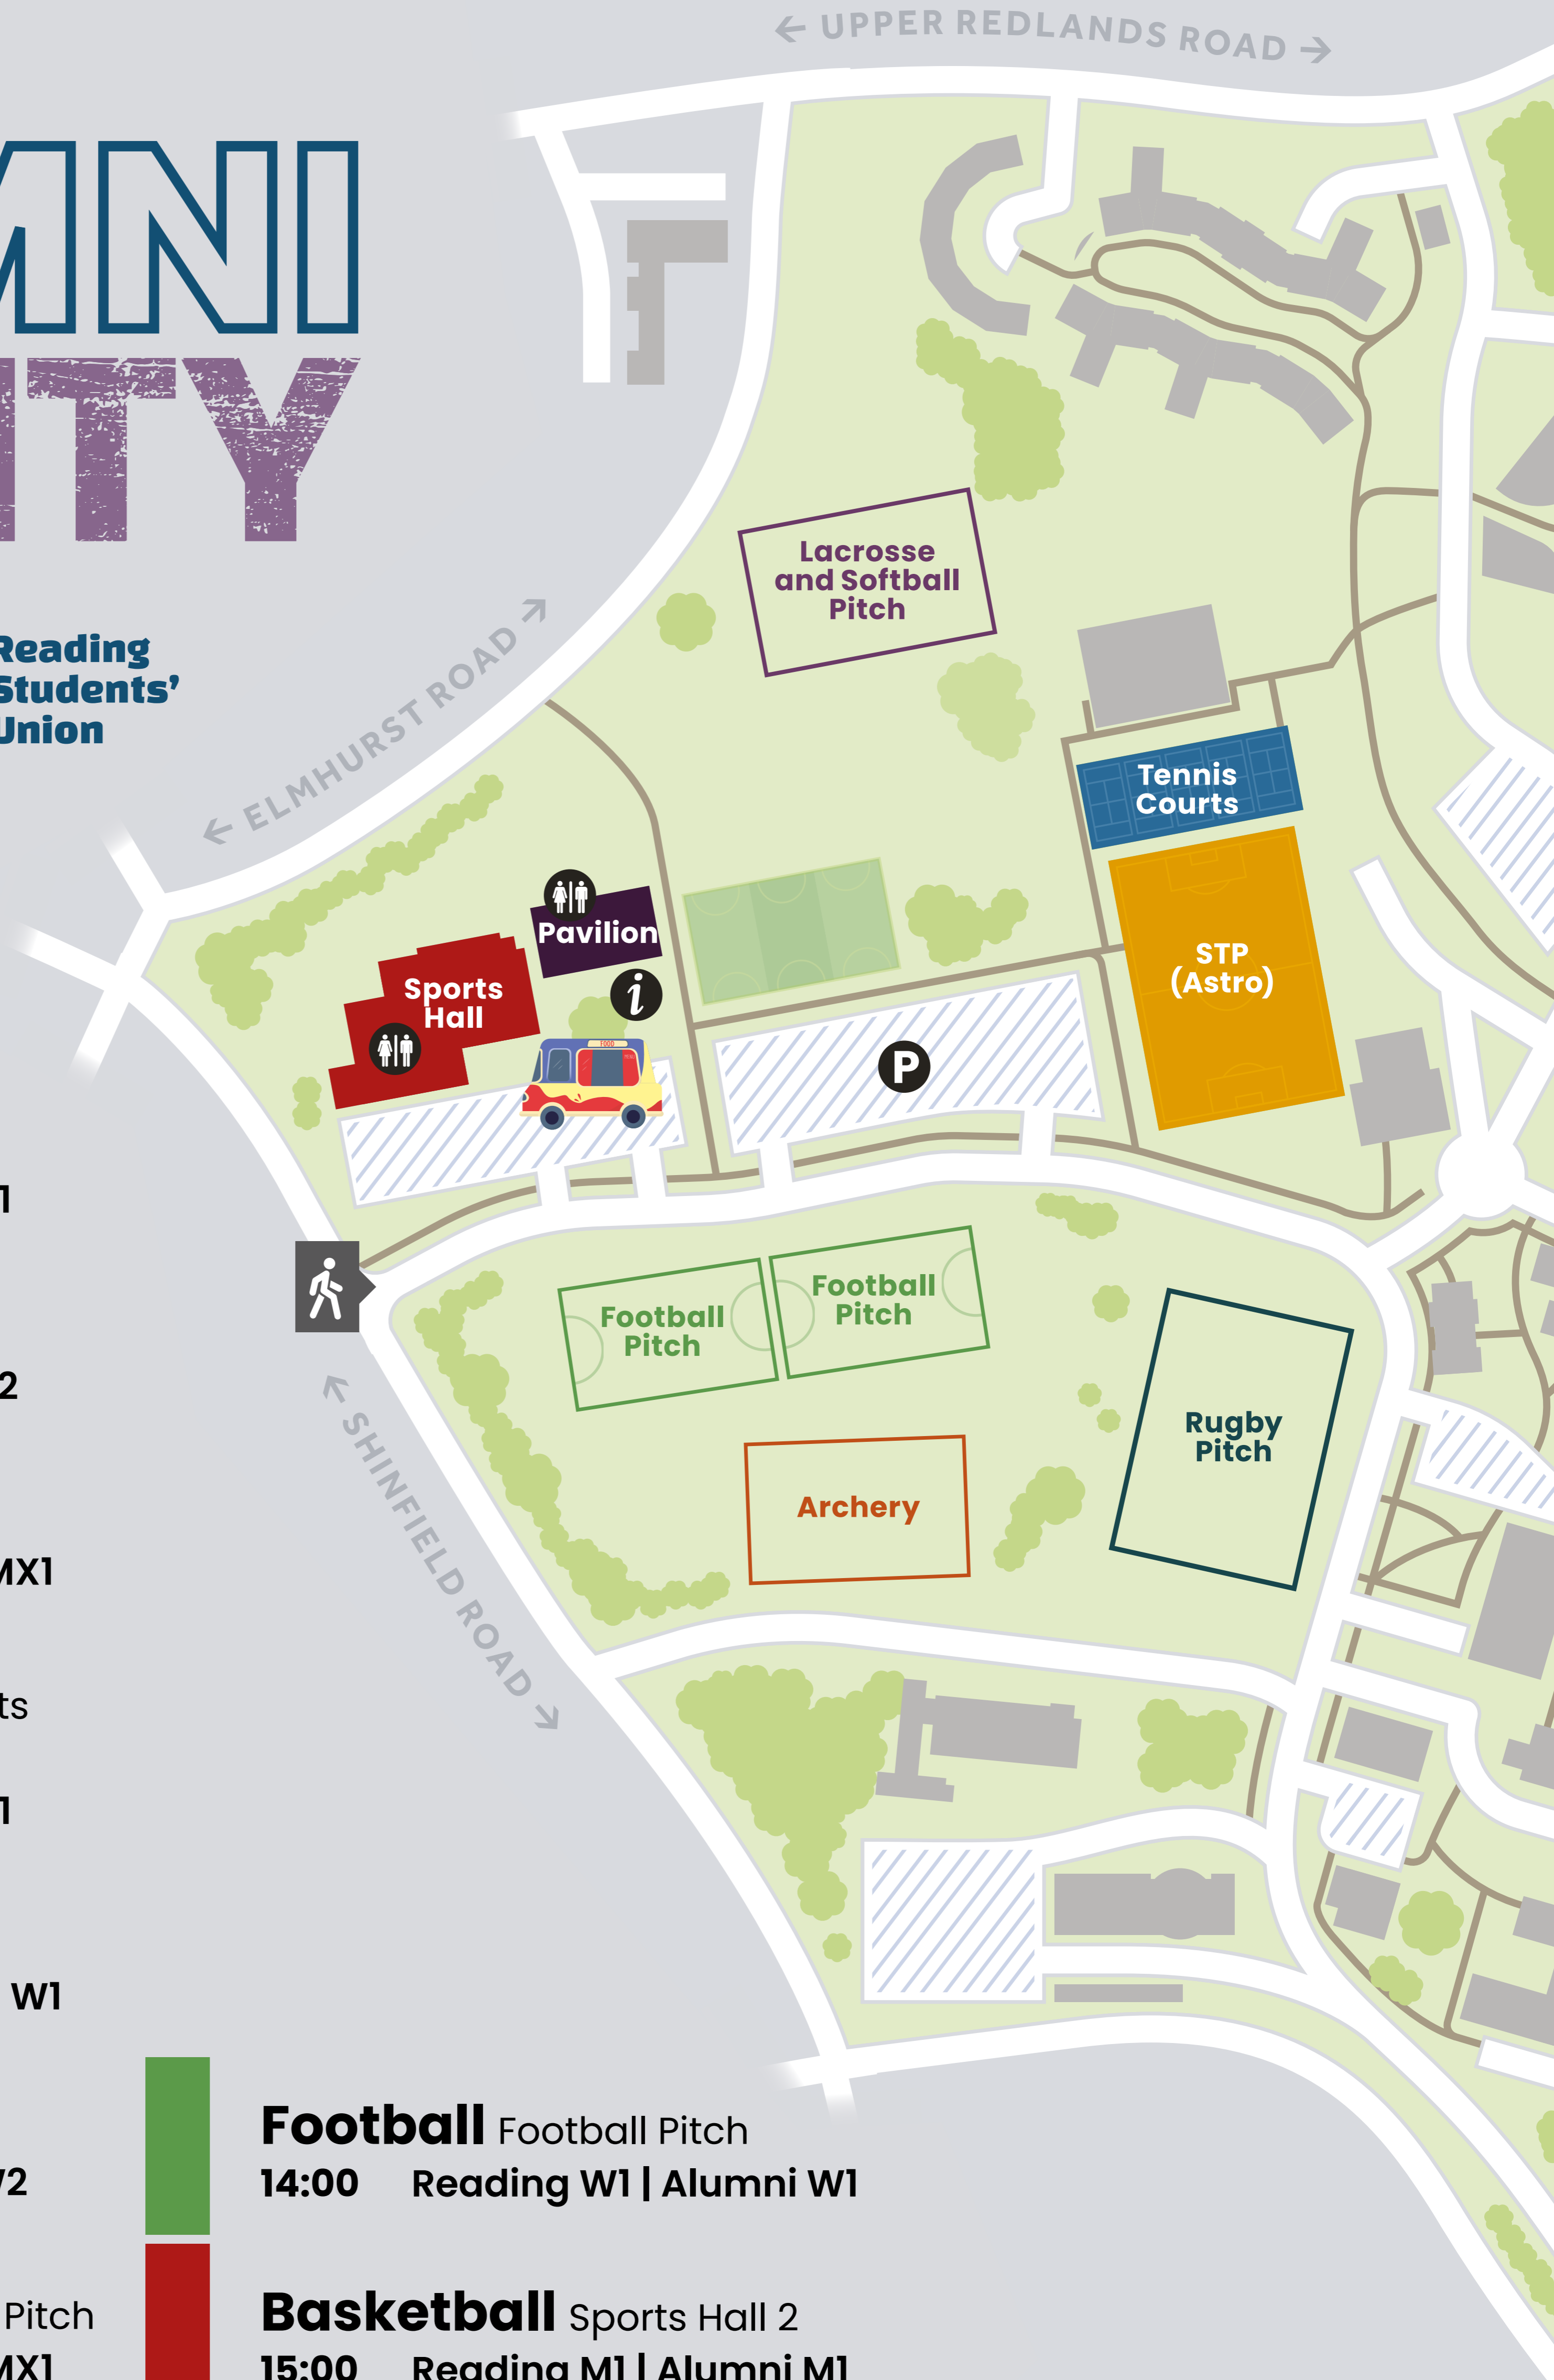

ALUMNI VARSITY

100 YEARS 1926 2026
UNIVERSITY OF READING

Reading Students' Union

- Badminton** Sports Hall 1
 8:45 Reading M1 | Alumni M1
 8:45 Reading W1 | Alumni W1
- Futsal** Sports Hall 2
 10:00 Reading M2 | Alumni M2
- Softball** W Lacrosse Pitch
 10:00 Reading MX1 | Alumni MX1
- Tennis** Outdoor Tennis Courts
 10:00 Reading M1 | Alumni M1
 10:00 Reading W1 | Alumni W1
- Rugby Union** Rugby Pitch
 10:30 Reading W1 | Alumni W1
- Football** Football Pitch
 11:00 Reading W2 | Alumni W2
- Archery** American Football Pitch
 12:00 Reading MX1 | Alumni MX1
- Volleyball** Sports Hall 1
 12:00 Reading M1 | Alumni M1
- Futsal** Sports Hall 2
 12:30 Reading M1 | Alumni M1
- Lacrosse** W Lacrosse Pitch
 13:00 Reading MX1 | Alumni MX1
- Rugby League** Rugby Pitch
 13:30 Reading M1 | Alumni M1

- Football** Football Pitch
 14:00 Reading W1 | Alumni W1
- Basketball** Sports Hall 2
 15:00 Reading M1 | Alumni M1
- Volleyball** Sports Hall 1
 15:00 Reading W1 | Alumni W1
- Hockey** STP (Astro)
 15:00 Reading MX1 | Alumni MX1
- Lacrosse** W Lacrosse Pitch
 15:30 Reading W1 | Alumni W1
- 18:00 SportsPark Closes

Key

-  Shinfield Road Entrance
-  Parking
-  Information point
-  Toilets
-  Food and drinks truck